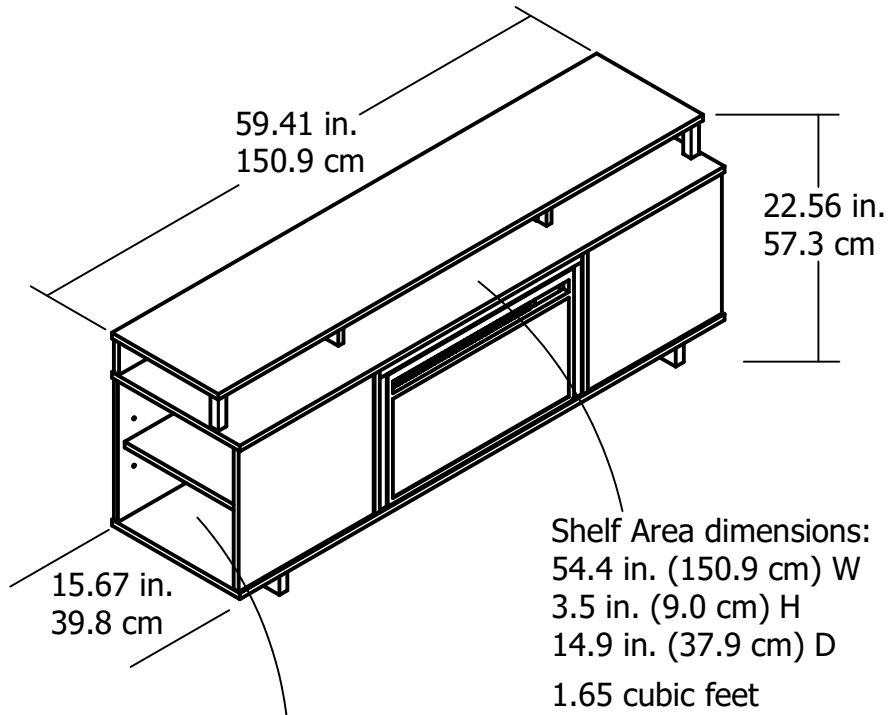

6048

Interior Storage dimensions:
(2) storage spaces (adjustable heights)
14.2 in. (36.0 cm) W
15.1 in. (38.3 cm) H
16.5 in. (42.0 cm) D
2.05 cubic feet (each end)

Shelf Area dimensions:
54.4 in. (150.9 cm) W
3.5 in. (9.0 cm) H
14.9 in. (37.9 cm) D
1.65 cubic feet

Overall Product Size:
59.41"W x 15.67"D x 22.56"H
150.9cm W x 39.8cm D x 57.3cm H

Wood Breakdown: 85%
Total storage: 5.75 cubic feet

No CRT (tube type) TV permitted.
This item has been designed for most flat panel TV's
having up to 65" (165 CM) diagonal screen size.

Maximum Weight Capacities
Unit Weight: 91 lbs. (41.3 kg)