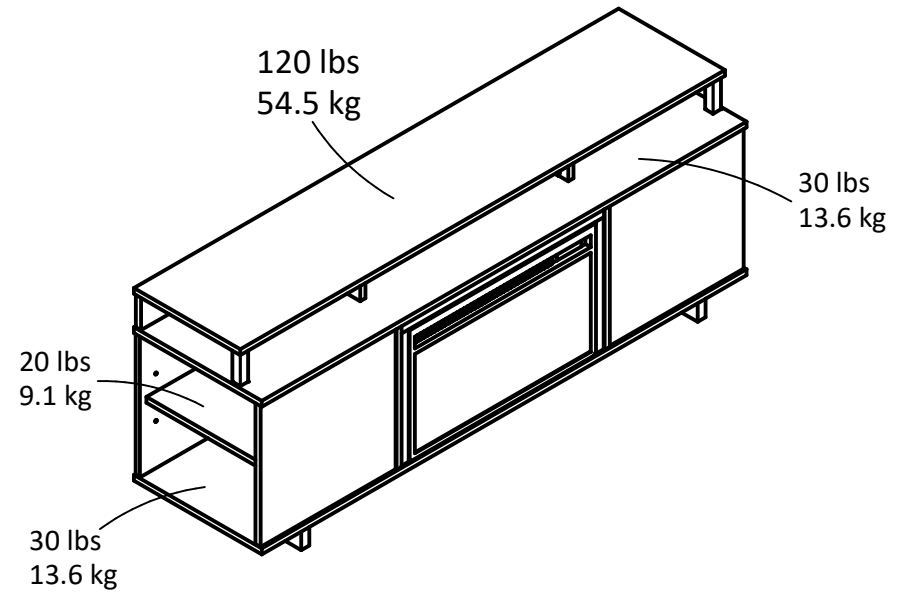

6048

Interior Storage dimensions:
(2) storage spaces (adjustable heights)
14.2 in. (36.0 cm) W
15.1 in. (38.3 cm) H
16.5 in. (42.0 cm) D
2.05 cubic feet (each end)

Shelf Area dimensions:
54.4 in. (150.9 cm) W
3.5 in. (9.0 cm) H
14.9 in. (37.9 cm) D
1.65 cubic feet

Overall Product Size:
59.41"W x 15.67"D x 22.56"H
150.9cm W x 39.8cm D x 57.3cm H

Wood Breakdown: 85%
Total storage: 5.75 cubic feet

No CRT (tube type) TV permitted.
This item has been designed for most flat panel TV's
having up to 65" (165 CM) diagonal screen size.

Maximum Weight Capacities
Unit Weight: 91 lbs. (41.3 kg)